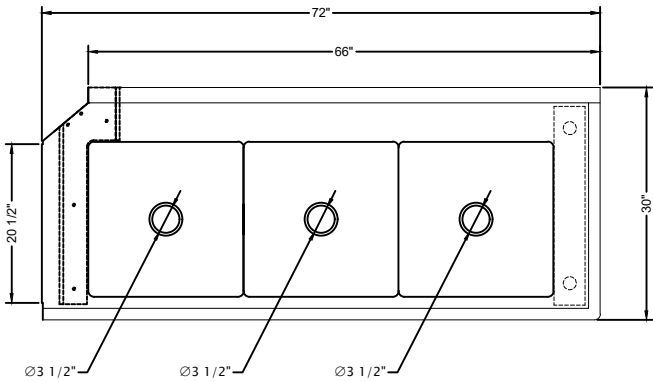

**DETAIL "B"**

**FRONT ELEVATION**

**SIDE VIEW**

- 16 GA. Stainless Steel Construction.
- Galv. gusset and Galv. leg and Zinc feet

**DETAIL "A"**

**PLAN VIEW**

**ISOMETRIC**

**DETAIL "B"**

DRAWN FOR :	MAT. TOP : 16GA. S/S. BASE :	DATE	REVISIONS	<h1>Tarrison Products Ltd.</h1>
REF. NO :	REQ'D/ITEM :			
ITEM NAME : Soiled Pot-dish Tabling	DATE : Oct / 24 / 2017			
PROD. NO. : TA-SPDT372R-KIT	BY :			
SCALE: 1/2" =1'-0"	CHECKED BY :			