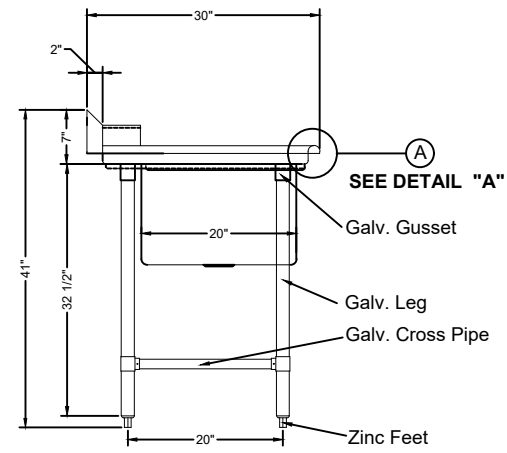

**DETAIL "B"**

**FRONT ELEVATION**

**SIDE VIEW**

- 16 GA. Stainless Steel Construction.
- Galv. gusset and Galv. leg and Zinc feet

**DETAIL "A"**

**PLAN VIEW**

**ISOMETRIC**

**DETAIL "B"**

DRAWN FOR :	MAT. TOP : 16GA. S/S. BASE :	DATE	REVISIONS	<h1>Tarrison Products Ltd.</h1>
REF. NO :	REQ'D/ITEM :			
ITEM NAME : Soiled Pot-dish Tabling	DATE : Oct / 24 / 2017			
PROD. NO. : TA-SPDT372R-KIT	BY :			
SCALE: 1/2" =1'-0"	CHECKED BY :			