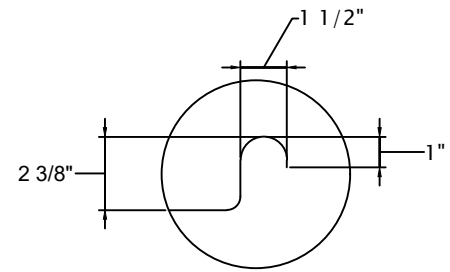

**DETAIL "B"**

**FRONT ELEVATION**

**SIDE VIEW**

- 16 GA. Stainless Steel Construction.
- Galv. gusset and Galv. leg and Zinc feet

**DETAIL "A"**

**PLAN VIEW**

**ISOMETRIC**

**DETAIL "B"**

DRAWN FOR :	MAT. TOP : 16GA. S/S. BASE :	DATE	REVISIONS	<h1>Tarrison Products Ltd.</h1>
REF. NO :	REQ'D/ITEM :			
ITEM NAME : Soiled Pot-dish Tabling	DATE : Oct / 24 / 2017			
PROD. NO. : TA-SPDT372R-KIT	BY :			
SCALE: 1/2" =1'-0"	CHECKED BY :			