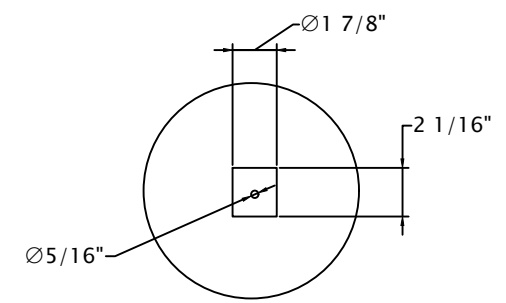

**DETAIL "B"**

**FRONT ELEVATION**

**SIDE VIEW**

- 16 GA. Stainless Steel Construction.
- Galv. gusset and Galv. leg and Zinc feet

**DETAIL "A"**

**PLAN VIEW**

**ISOMETRIC**

**DETAIL "B"**

DRAWN FOR :	MAT. TOP : 16GA. S/S. BASE :	DATE	REVISIONS	<h1>Tarrison Products Ltd.</h1>
REF. NO :	REQ'D/ITEM :			
ITEM NAME : Soiled Pot-dish Tabling	DATE : Oct / 24 / 2017			
PROD. NO. : TA-SPDT372R-KIT	BY :			
SCALE: 1/2" =1'-0"	CHECKED BY :			