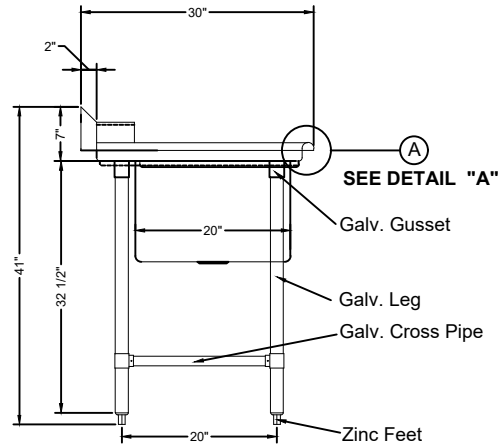

**DETAIL "B"**

**FRONT ELEVATION**

**SEE DETAIL "A"**

**SIDE VIEW**

- 16 GA. Stainless Steel Construction.
- Galv. gusset and Galv. leg and Zinc feet

**DETAIL "A"**

**PLAN VIEW**

**ISOMETRIC**

**DETAIL "B"**

DRAWN FOR :	MAT. TOP : 16GA. S/S. BASE :	DATE	REVISIONS	<h1>Tarrison Products Ltd.</h1>
REF. NO :	REQ'D/ITEM :			
ITEM NAME : Soiled Pot-dish Tabling	DATE : Oct / 24 / 2017			
PROD. NO. : TA-SPDT372L-KIT	BY :			
SCALE: 1/2" =1'-0"	CHECKED BY :			