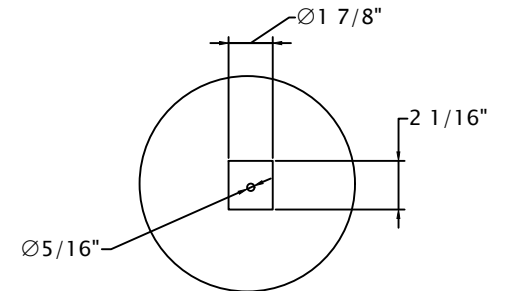

**DETAIL "B"**

**FRONT ELEVATION**

**SEE DETAIL "A"**

**SIDE VIEW**

- 16 GA. Stainless Steel Construction.
- Galv. gusset and Galv. leg and Zinc feet

**DETAIL "A"**

**PLAN VIEW**

**ISOMETRIC**

**DETAIL "B"**

DRAWN FOR :	MAT. TOP : 16GA. S/S. BASE :	DATE	REVISIONS	<h1>Tarrison Products Ltd.</h1>
REF. NO :	REQ'D/ITEM :			
ITEM NAME : Soiled Pot-dish Tabling	DATE : Oct / 24 / 2017			
PROD. NO. : TA-SPDT372L-KIT	BY :			
SCALE: 1/2" =1'-0"	CHECKED BY :			