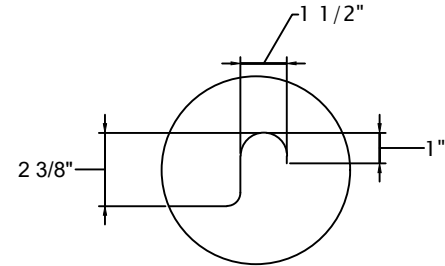

**DETAIL "B"**

**FRONT ELEVATION**

**SEE DETAIL "A"**

**SIDE VIEW**

- 16 GA. Stainless Steel Construction.
- Galv. gusset and Galv. leg and Zinc feet

**DETAIL "A"**

**PLAN VIEW**

**ISOMETRIC**

**DETAIL "B"**

DRAWN FOR :	MAT. TOP : 16GA. S/S. BASE :	DATE	REVISIONS	<h1>Tarrison Products Ltd.</h1>
REF. NO :	REQ'D/ITEM :			
ITEM NAME : Soiled Pot-dish Tabling	DATE : Oct / 24 / 2017			
PROD. NO. : TA-SPDT372L-KIT	BY :			
SCALE: 1/2" =1'-0"	CHECKED BY :			