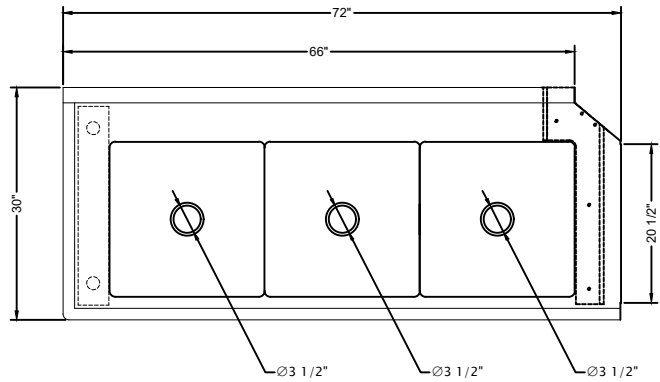

**DETAIL "B"**

**FRONT ELEVATION**

**SEE DETAIL "A"**

**SIDE VIEW**

- 16 GA. Stainless Steel Construction.
- Galv. gusset and Galv. leg and Zinc feet

**DETAIL "A"**

**PLAN VIEW**

**ISOMETRIC**

**DETAIL "B"**

DRAWN FOR :	MAT. TOP : 16GA. S/S. BASE :	DATE	REVISIONS	<h1>Tarrison Products Ltd.</h1>
REF. NO :	REQ'D/ITEM :			
ITEM NAME : Soiled Pot-dish Tabling	DATE : Oct / 24 / 2017			
PROD. NO. : TA-SPDT372L-KIT	BY :			
SCALE: 1/2" =1'-0"	CHECKED BY :			