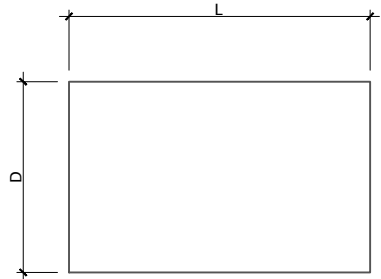

Item No: _____

Model No: _____

Qty: _____

Project: _____

HT4S-3048G

HT4B-3048G

4" Backsplash Hardwood Work Table

- Hardwood top - 1 3/4" thick
- Four inch stainless steel backsplash riser on 3 sides
- Galvanized legs with adjustable bullet feet
- Available with galvanized undershelf or open base

Model No. with undershelf	Wt. lbs.	Model No. (open base)	Wt. lbs.	Size D" x L" x H"
HT4S-3036G	89	HT4B-3036G	77	30 x 36 x 35/39
HT4S-3048G	114	HT4B-3048G	101	30 x 48 x 35/39
HT4S-3060G	137	HT4B-3060G	125	30 x 60 x 35/39
HT4S-3072G	161	HT4B-3072G	149	30 x 72 x 35/39

24" width and additional lengths available on special request.
Optional s/s legs and undershelf also available see page 23

Sizes nominal, detailed specifications available upon request.
Specifications subject to change without notice.