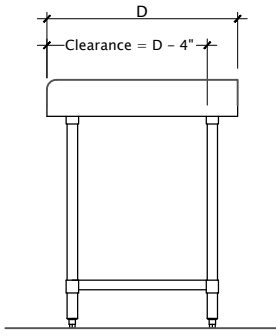

Item No: _____

Model No: _____

Qty: _____

Project: _____

HT4S-3048G

HT4B-3048G

4" Backsplash Hardwood Work Table

- Hardwood top - 1 3/4" thick
- Four inch stainless steel backsplash riser on 3 sides
- Galvanized legs with adjustable bullet feet
- Available with galvanized undershelf or open base

Model No. with undershelf	Wt. lbs.	Model No. (open base)	Wt. lbs.	Size D" x L" x H"
HT4S-3036G	89	HT4B-3036G	77	30 x 36 x 35/39
HT4S-3048G	114	HT4B-3048G	101	30 x 48 x 35/39
HT4S-3060G	137	HT4B-3060G	125	30 x 60 x 35/39
HT4S-3072G	161	HT4B-3072G	149	30 x 72 x 35/39

24" width and additional lengths available on special request.
Optional s/s legs and undershelf also available see page 23

Sizes nominal, detailed specifications available upon request.
Specifications subject to change without notice.