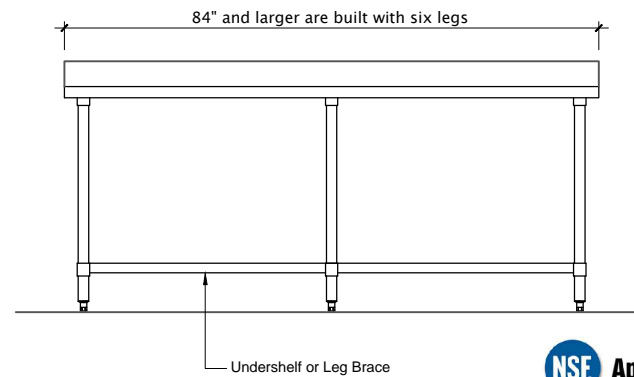

Item No: _____

Model No: _____

Qty: _____

Project: _____

HT4S-3048G

HT4B-3048G

4" Backsplash Hardwood Work Table

- Hardwood top - 1 3/4" thick
- Four inch stainless steel backsplash riser on 3 sides
- Galvanized legs with adjustable bullet feet
- Available with galvanized undershelf or open base

Model No. with undershelf	Wt. lbs.	Model No. (open base)	Wt. lbs.	Size D" x L" x H"
HT4S-3036G	89	HT4B-3036G	77	30 x 36 x 35/39
HT4S-3048G	114	HT4B-3048G	101	30 x 48 x 35/39
HT4S-3060G	137	HT4B-3060G	125	30 x 60 x 35/39
HT4S-3072G	161	HT4B-3072G	149	30 x 72 x 35/39

24" width and additional lengths available on special request.
Optional s/s legs and undershelf also available see page 23

Sizes nominal, detailed specifications available upon request.
Specifications subject to change without notice.