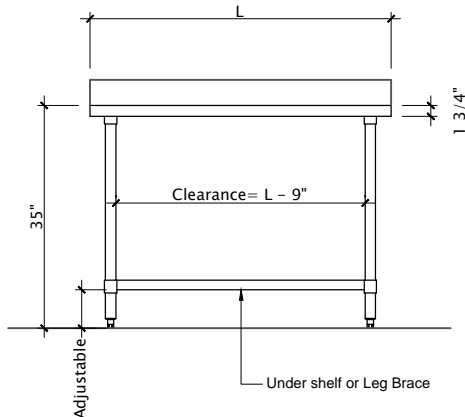

Item No: _____

Model No: _____

Qty: _____

Project: _____

HT4S-3048G

HT4B-3048G

4" Backsplash Hardwood Work Table

- Hardwood top - 1 3/4" thick
- Four inch stainless steel backsplash riser on 3 sides
- Galvanized legs with adjustable bullet feet
- Available with galvanized undershelf or open base

Model No. with undershelf	Wt. lbs.	Model No. (open base)	Wt. lbs.	Size D" x L" x H"
HT4S-3036G	89	HT4B-3036G	77	30 x 36 x 35/39
HT4S-3048G	114	HT4B-3048G	101	30 x 48 x 35/39
HT4S-3060G	137	HT4B-3060G	125	30 x 60 x 35/39
HT4S-3072G	161	HT4B-3072G	149	30 x 72 x 35/39

24" width and additional lengths available on special request.
Optional s/s legs and undershelf also available see page 23

Sizes nominal, detailed specifications available upon request.
Specifications subject to change without notice.