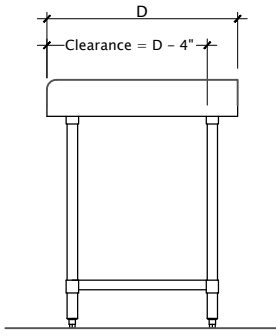

### 4" Backsplash Hardwood Work Table

- Hardwood top - 1 3/4" thick
- Four inch stainless steel backsplash riser on 3 sides
- Galvanized legs with adjustable bullet feet
- Available with galvanized undershelf or open base

Model No. with undershelf	Wt. lbs.	Model No. (open base)	Wt. lbs.	Size D" x L" x H"
HT4S-3036G	89	HT4B-3036G	77	30 x 36 x 35/39
HT4S-3048G	114	HT4B-3048G	101	30 x 48 x 35/39
HT4S-3060G	137	HT4B-3060G	125	30 x 60 x 35/39
HT4S-3072G	161	HT4B-3072G	149	30 x 72 x 35/39

24" width and additional lengths available on special request.  
Optional s/s legs and undershelf also available see page 23

Sizes nominal, detailed specifications available upon request.  
Specifications subject to change without notice.