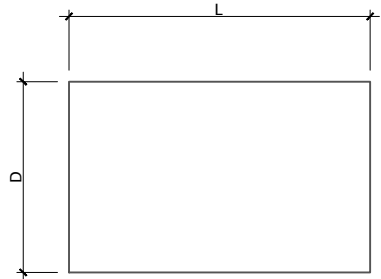

### 4" Backsplash Hardwood Work Table

- Hardwood top - 1 3/4" thick
- Four inch stainless steel backsplash riser on 3 sides
- Galvanized legs with adjustable bullet feet
- Available with galvanized undershelf or open base

Model No. with undershelf	Wt. lbs.	Model No. (open base)	Wt. lbs.	Size D" x L" x H"
HT4S-3036G	89	HT4B-3036G	77	30 x 36 x 35/39
HT4S-3048G	114	HT4B-3048G	101	30 x 48 x 35/39
HT4S-3060G	137	HT4B-3060G	125	30 x 60 x 35/39
HT4S-3072G	161	HT4B-3072G	149	30 x 72 x 35/39

24" width and additional lengths available on special request.  
Optional s/s legs and undershelf also available see page 23

Sizes nominal, detailed specifications available upon request.  
Specifications subject to change without notice.