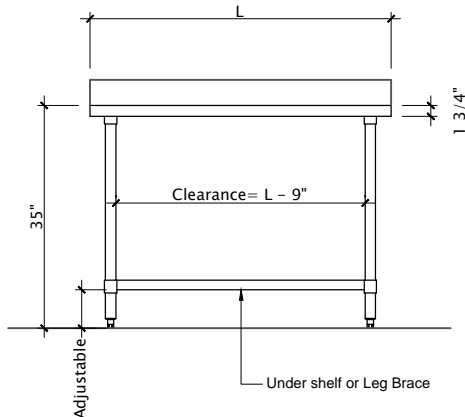

### 4" Backsplash Hardwood Work Table

- Hardwood top - 1 3/4" thick
- Four inch stainless steel backsplash riser on 3 sides
- Galvanized legs with adjustable bullet feet
- Available with galvanized undershelf or open base

Model No. with undershelf	Wt. lbs.	Model No. (open base)	Wt. lbs.	Size D" x L" x H"
HT4S-3036G	89	HT4B-3036G	77	30 x 36 x 35/39
HT4S-3048G	114	HT4B-3048G	101	30 x 48 x 35/39
HT4S-3060G	137	HT4B-3060G	125	30 x 60 x 35/39
HT4S-3072G	161	HT4B-3072G	149	30 x 72 x 35/39

24" width and additional lengths available on special request.  
Optional s/s legs and undershelf also available see page 23

Sizes nominal, detailed specifications available upon request.  
Specifications subject to change without notice.