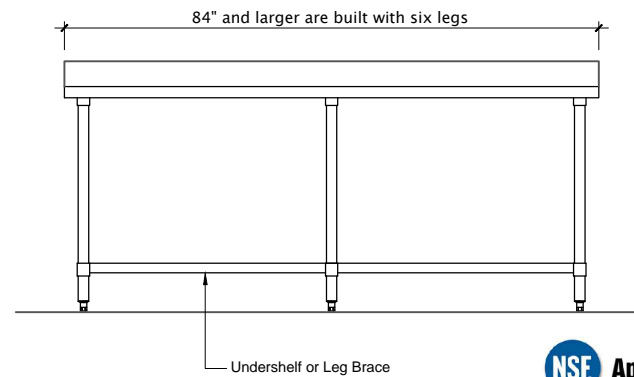

### 4" Backsplash Hardwood Work Table

- Hardwood top - 1 3/4" thick
- Four inch stainless steel backsplash riser on 3 sides
- Galvanized legs with adjustable bullet feet
- Available with galvanized undershelf or open base

Model No. with undershelf	Wt. lbs.	Model No. (open base)	Wt. lbs.	Size D" x L" x H"
HT4S-3036G	89	HT4B-3036G	77	30 x 36 x 35/39
HT4S-3048G	114	HT4B-3048G	101	30 x 48 x 35/39
HT4S-3060G	137	HT4B-3060G	125	30 x 60 x 35/39
HT4S-3072G	161	HT4B-3072G	149	30 x 72 x 35/39

24" width and additional lengths available on special request.  
Optional s/s legs and undershelf also available see page 23

Sizes nominal, detailed specifications available upon request.  
Specifications subject to change without notice.