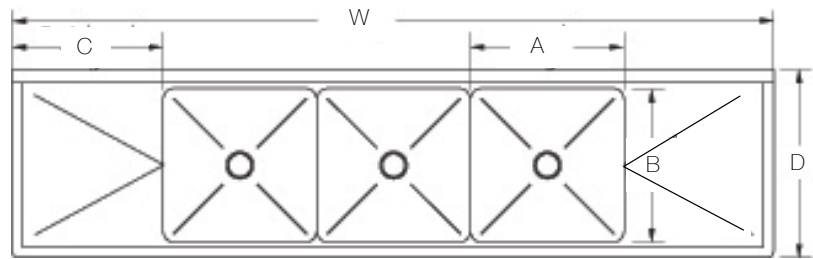

SI821-1NC

21" 2 COMPARTMENT

Product #	Style	Shipping Dimensions			Weight (lbs)
		W"	D"	H"	
SI821-2NC		48	27	27	83
SI821-2LC		70	27	27	94
SI821-2RC		70	27	27	94
SI821-2BC		90	27	27	105

SI821-2NC

21" 3 COMPARTMENT

Product #	Style	Shipping Dimensions			Weight (lbs)
		W"	D"	H"	
SI821-3NC		69	27	27	109
SI821-3LC		90	27	27	120
SI821-3RC		90	27	27	120
SI821-3BC		106	27	27	133

SI821-3RC

Specifications subject to change without notice.

21" COMPARTMENT CENTER DRAIN SINKS Specifications

21" COMPARTMENT
CENTER DRAIN SINKS
3 1/2" DRAIN BASKET

DIMENSIONS

SINGLE COMPARTMENT

2 COMPARTMENTS

3 COMPARTMENTS (WITH DRAIN BOARDS)

Product #	Drain Location	Overall Width (W)	Depth (D)	No. of Bowls	Bowl Size (A & B)	No. of Drainboards	Drainboard Width (C)	Drainboard Location
SI821-1NC	Center	23"	26 1/2"	1	18" x 21"	0	N/A	N/A
SI821-1LC	Center	44 1/2"	26 1/2"	1	18" x 21"	1	24"	L
SI821-1RC	Center	44 1/2"	26 1/2"	1	18" x 21"	1	24"	R
SI821-1BC	Center	66"	26 1/2"	1	18" x 21"	2	24"	R & L
SI821-2NC	Center	41"	26 1/2"	2	18" x 21"	0	N/A	N/A
SI821-2LC	Center	62 1/2"	26 1/2"	2	18" x 21"	1	24"	L
SI821-2RC	Center	62 1/2"	26 1/2"	2	18" x 21"	1	24"	R
SI821-2BC	Center	84"	26 1/2"	2	18" x 21"	2	24"	R & L
SI821-3NC	Center	59"	26 1/2"	3	18" x 21"	0	N/A	N/A
SI821-3LC	Center	80 1/2"	26 1/2"	3	18" x 21"	1	24"	L
SI821-3RC	Center	80 1/2"	26 1/2"	3	18" x 21"	1	24"	R
SI821-3BC	Center	102"	26 1/2"	3	18" x 21"	2	24"	R & L