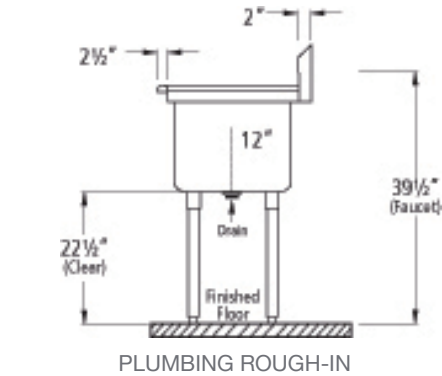

SI821-1NC

21" 2 COMPARTMENT

Product #	Style	Shipping Dimensions			Weight (lbs)
		W"	D"	H"	
SI821-2NC		48	27	27	83
SI821-2LC		70	27	27	94
SI821-2RC		70	27	27	94
SI821-2BC		90	27	27	105

SI821-2NC

21" 3 COMPARTMENT

Product #	Style	Shipping Dimensions			Weight (lbs)
		W"	D"	H"	
SI821-3NC		69	27	27	109
SI821-3LC		90	27	27	120
SI821-3RC		90	27	27	120
SI821-3BC		106	27	27	133

SI821-3RC

Specifications subject to change without notice.

21" COMPARTMENT CENTER DRAIN SINKS Specifications

21" COMPARTMENT
CENTER DRAIN SINKS
3 1/2" DRAIN BASKET

DIMENSIONS

SINGLE COMPARTMENT

2 COMPARTMENTS

3 COMPARTMENTS (WITH DRAIN BOARDS)

Product #	Drain Location	Overall Width (W)	Depth (D)	No. of Bowls	Bowl Size (A & B)	No. of Drainboards	Drainboard Width (C)	Drainboard Location
SI821-1NC	Center	23"	26 1/2"	1	18" x 21"	0	N/A	N/A
SI821-1LC	Center	44 1/2"	26 1/2"	1	18" x 21"	1	24"	L
SI821-1RC	Center	44 1/2"	26 1/2"	1	18" x 21"	1	24"	R
SI821-1BC	Center	66"	26 1/2"	1	18" x 21"	2	24"	R & L
SI821-2NC	Center	41"	26 1/2"	2	18" x 21"	0	N/A	N/A
SI821-2LC	Center	62 1/2"	26 1/2"	2	18" x 21"	1	24"	L
SI821-2RC	Center	62 1/2"	26 1/2"	2	18" x 21"	1	24"	R
SI821-2BC	Center	84"	26 1/2"	2	18" x 21"	2	24"	R & L
SI821-3NC	Center	59"	26 1/2"	3	18" x 21"	0	N/A	N/A
SI821-3LC	Center	80 1/2"	26 1/2"	3	18" x 21"	1	24"	L
SI821-3RC	Center	80 1/2"	26 1/2"	3	18" x 21"	1	24"	R
SI821-3BC	Center	102"	26 1/2"	3	18" x 21"	2	24"	R & L