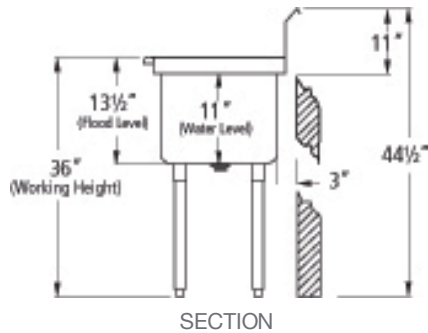

21" COMPARTMENT CENTER DRAIN SINKS **Specifications**

21" SINGLE COMPARTMENT

Product #	Style	Shipping Dimensions			Weight (lbs)
		W"	D"	H"	
SI821-1NC		27	27	27	56
SI821-1LC		45	27	27	67
SI821-1RC		45	27	27	67
SI821-1BC		64	27	27	79

SI821-1NC

21" 2 COMPARTMENT

Product #	Style	Shipping Dimensions			Weight (lbs)
		W"	D"	H"	
SI821-2NC		48	27	27	83
SI821-2LC		70	27	27	94
SI821-2RC		70	27	27	94
SI821-2BC		90	27	27	105

SI821-2NC

21" 3 COMPARTMENT

Product #	Style	Shipping Dimensions			Weight (lbs)
		W"	D"	H"	
SI821-3NC		69	27	27	109
SI821-3LC		90	27	27	120
SI821-3RC		90	27	27	120
SI821-3BC		106	27	27	133

SI821-3RC

Specifications subject to change without notice.

21" COMPARTMENT CENTER DRAIN SINKS Specifications

21" COMPARTMENT
CENTER DRAIN SINKS
3 1/2" DRAIN BASKET

DIMENSIONS

SINGLE COMPARTMENT

2 COMPARTMENTS

3 COMPARTMENTS (WITH DRAIN BOARDS)

Product #	Drain Location	Overall Width (W)	Depth (D)	No. of Bowls	Bowl Size (A & B)	No. of Drainboards	Drainboard Width (C)	Drainboard Location
SI821-1NC	Center	23"	26 1/2"	1	18" x 21"	0	N/A	N/A
SI821-1LC	Center	44 1/2"	26 1/2"	1	18" x 21"	1	24"	L
SI821-1RC	Center	44 1/2"	26 1/2"	1	18" x 21"	1	24"	R
SI821-1BC	Center	66"	26 1/2"	1	18" x 21"	2	24"	R & L
SI821-2NC	Center	41"	26 1/2"	2	18" x 21"	0	N/A	N/A
SI821-2LC	Center	62 1/2"	26 1/2"	2	18" x 21"	1	24"	L
SI821-2RC	Center	62 1/2"	26 1/2"	2	18" x 21"	1	24"	R
SI821-2BC	Center	84"	26 1/2"	2	18" x 21"	2	24"	R & L
SI821-3NC	Center	59"	26 1/2"	3	18" x 21"	0	N/A	N/A
SI821-3LC	Center	80 1/2"	26 1/2"	3	18" x 21"	1	24"	L
SI821-3RC	Center	80 1/2"	26 1/2"	3	18" x 21"	1	24"	R
SI821-3BC	Center	102"	26 1/2"	3	18" x 21"	2	24"	R & L