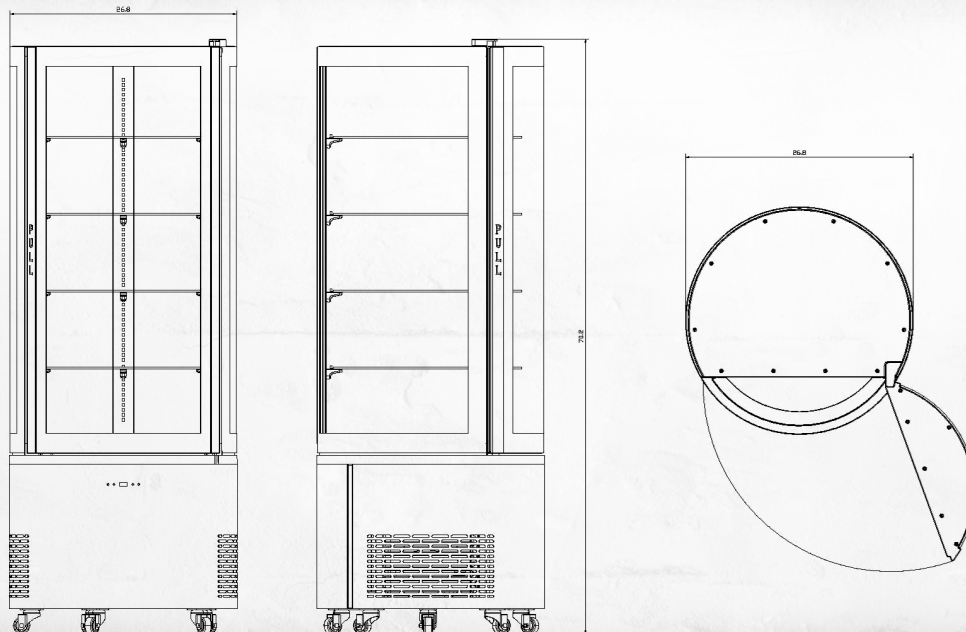

MODEL		PRODUCT DIMENSIONS					SHIPPING DIMENSIONS				DOORS	SHELVES	HP	AMPS
		WIDTH (A)	DEPTH (B)	HEIGHT (C)	WEIGHT LB/KG	CAPAC. (L/CUFT)	WIDTH	DEPTH	HEIGHT	WEIGHT LB/KG				
CGRM-2771	INCH	26.7	26.7	70.2	261.2	360.0	29.0	29.0	72.0	310.8	1.0	4.0	1/3	5.8
	MM	680.0	680.0	1,784.0	118.5	12.7	738.0	738.0	1,830.0	141.0				

VOLTAGE	NEMA PLUG	CORD LENGTH	REFRIGERANT	TEMPERATURE RANGE	 NEMA 5-15P
110-120~	5-15P	≥1.8m	R290	0-12C	
				32-53F	

LINE DRAWINGS

EFI Sales Ltd.
Toronto Office & DC
515 Hanlon Creek Blvd.
Guelph, ON, N1C 0A1

EFI Sales Ltd.
Vancouver Office & DC
26895 Gloucester Way
Langley, BC, V4W 3Y3

(888) 565-9920 Toll Free
(519) 822-1895 Toronto
(604) 607-8850 Vancouver