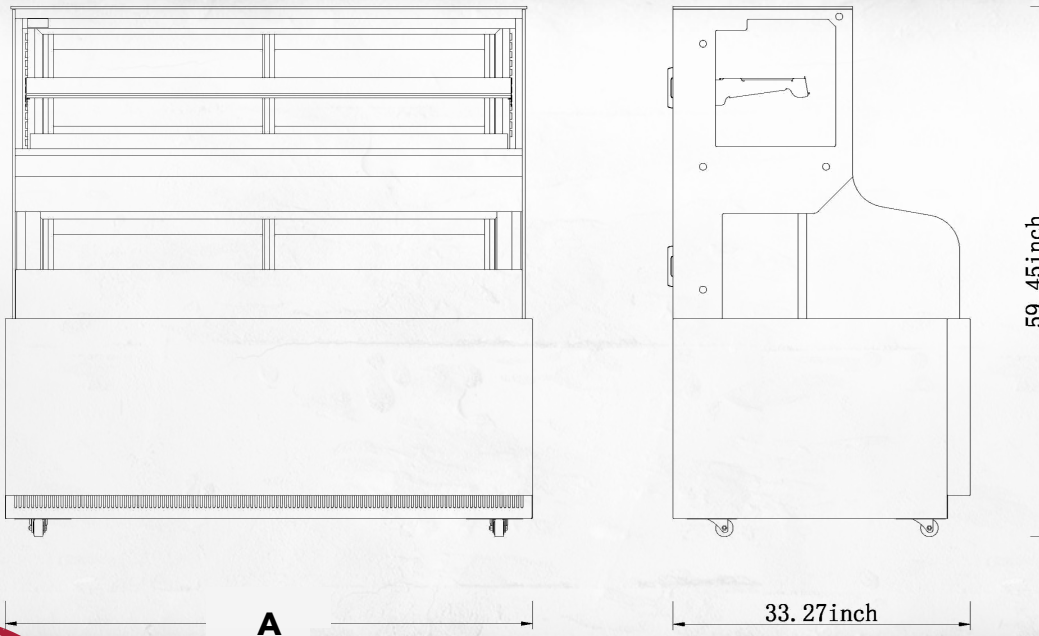

CGOSM SERIES 60

STRAIGHT SIDE OPEN AIR COMBO MERCHANDISERS

MODEL		Product Dimensions					Shipping Dimensions				Doors	Shelves	HP	AMPS
		Width (A)	Depth (B)	Height (C)	Weight LB/KG	Capac. (L/CuFt)	Width	Depth	Height	Weight LB/KG				
CGOSM-5160	Inch	51.1	33.2	59.4	491.6	461.0	53.9	36.0	64.9	498.2	4.0	1.0	1/4	7.5
	mm	1,300.0	845.0	1,510.0	223.0	16.3	1,370.0	915.0	1,650.0	226.0				
CGOSM-6060	Inch	59.0	33.2	59.4	645.9	536.0	61.8	36.0	64.9	645.9	4.0	1.0	1/4	7.5
	mm	1,500.0	845.0	1,510.0	293.0	18.9	1,370.0	915.0	1,650.0	293.0				
CGOSM-7260	Inch	70.8	33.2	59.4	645.9	651.0	73.6	36.0	64.9	778.2	4.0	1.0	1/3	9.0
	mm	1,800.0	845.0	1,510.0	353.0	23.0	1,870.0	915.0	1,650.0	353.0				

VOLTAGE	NEMA PLUG	CORD LENGTH	REFRIGERANT	TEMPERATURE RANGE	 NEMA 5-15P
110-120~	N5-15P	≥1.8m	R290	0-12C	
				32-53F	

LINE DRAWINGS

EFI Sales Ltd.
Toronto Office & DC
515 Hanlon Creek Blvd.
Guelph, ON, N1C 0A1

EFI Sales Ltd.
Vancouver Office & DC
26895 Gloucester Way
Langley, BC, V4W 3Y3

(888) 565-9920 Toll Free
(519) 822-1895 Toronto
(604) 607-8850 Vancouver