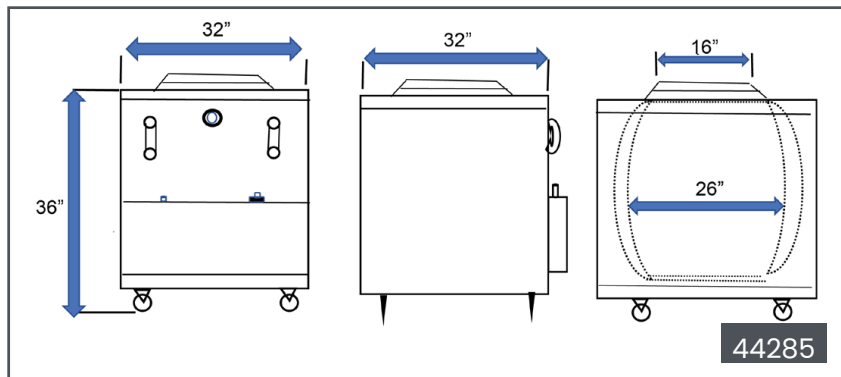

TECHNICAL DRAWINGS

OPTIONAL OVEN ACCESSORIES

Item	Description	Compatible
AJ143	Tawa Plate For 24" x 24" Oven	47338
AJ391	8" Gas Burner For 24" x 24" Oven	47338
AJ936	Copper Pipe For 24" x 24" Oven	47338
AJ937	Copper Pipe For 28" x 30" Oven	44386
AJ938	Copper Pipe For 32" x 32" Oven	44285
AJ939	Copper Pipe For 34" x 34" Oven	44385
AJ390	Lid For 24" x 24" Tandoor Oven	47338
68162	Lid For 32" x 32" Tandoor Oven	44285
68163	Lid For 34" x 34" Tandoor Oven	44385
AJ144	LPG Kit 24" x 24" Tandoor Oven	47338
AJ145	LPG Kit 28" x 30" Tandoor Oven	44386
AJ146	LPG Kit 32" x 32" Tandoor Oven	44285
AJ376	LPG Kit 34" x 34" Tandoor Oven	44385
AI559	2.7" Temperature Probe	44285 44385
AJ139	1.97" Temperature Probe	47338
68123	Additional clay balls (Set of 30)	All models
68124	Additional skewers (Set of 12)	All models
AJ927	Piezo Ignitor Ht Lead 30 750mm	All models
68872	3.5mm Jets/injectors	All models
68873	4.2mm Jets/injectors	All models
AJ392	2.0 Mm Jets/injectors (LPG)	All models
AJ393	2.1 Mm Jets/injectors (LPG)	All models
AJ394	2.2 Mm Jets/injectors (LPG)	All models
AJ395	2.3 Mm Jets/injectors (LPG)	All models
AJ140	Black Knob	All models
AG530	Thermocouple	All models