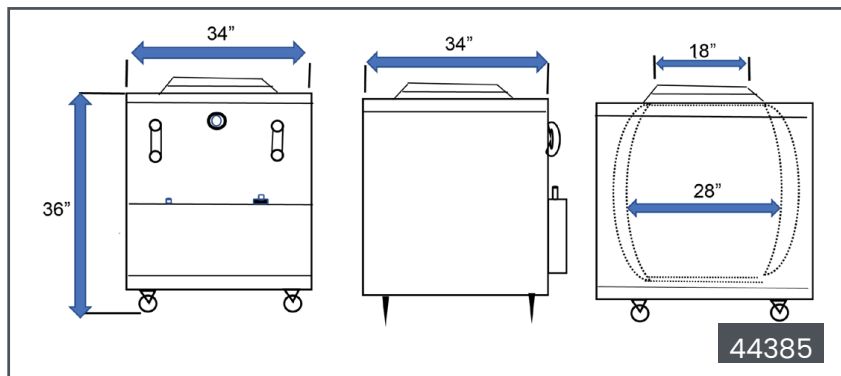

TECHNICAL DRAWINGS

OPTIONAL OVEN ACCESSORIES

Item	Description	Compatible
AJ143	Tawa Plate For 24" x 24" Oven	47338
AJ391	8" Gas Burner For 24" x 24" Oven	47338
AJ936	Copper Pipe For 24" x 24" Oven	47338
AJ937	Copper Pipe For 28" x 30" Oven	44386
AJ938	Copper Pipe For 32" x 32" Oven	44285
AJ939	Copper Pipe For 34" x 34" Oven	44385
AJ390	Lid For 24" x 24" Tandoor Oven	47338
68162	Lid For 32" x 32" Tandoor Oven	44285
68163	Lid For 34" x 34" Tandoor Oven	44385
AJ144	LPG Kit 24" x 24" Tandoor Oven	47338
AJ145	LPG Kit 28" x 30" Tandoor Oven	44386
AJ146	LPG Kit 32" x 32" Tandoor Oven	44285
AJ376	LPG Kit 34" x 34" Tandoor Oven	44385
AI559	2.7" Temperature Probe	44285 44385
AJ139	1.97" Temperature Probe	47338
68123	Additional clay balls (Set of 30)	All models
68124	Additional skewers (Set of 12)	All models
AJ927	Piezo Ignitor Ht Lead 30 750mm	All models
68872	3.5mm Jets/injectors	All models
68873	4.2mm Jets/injectors	All models
AJ392	2.0 Mm Jets/injectors (LPG)	All models
AJ393	2.1 Mm Jets/injectors (LPG)	All models
AJ394	2.2 Mm Jets/injectors (LPG)	All models
AJ395	2.3 Mm Jets/injectors (LPG)	All models
AJ140	Black Knob	All models
AG530	Thermocouple	All models