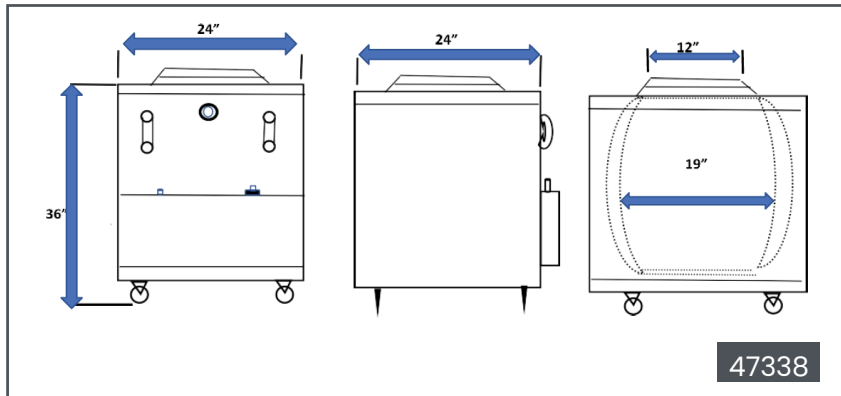

TECHNICAL DRAWINGS

OPTIONAL OVEN ACCESSORIES

Item	Description	Compatible
AJ143	Tawa Plate For 24" x 24" Oven	47338
AJ391	8" Gas Burner For 24" x 24" Oven	47338
AJ936	Copper Pipe For 24" x 24" Oven	47338
AJ937	Copper Pipe For 28" x 30" Oven	44386
AJ938	Copper Pipe For 32" x 32" Oven	44285
AJ939	Copper Pipe For 34" x 34" Oven	44385
AJ390	Lid For 24" x 24" Tandoor Oven	47338
68162	Lid For 32" x 32" Tandoor Oven	44285
68163	Lid For 34" x 34" Tandoor Oven	44385
AJ144	LPG Kit 24" x 24" Tandoor Oven	47338
AJ145	LPG Kit 28" x 30" Tandoor Oven	44386
AJ146	LPG Kit 32" x 32" Tandoor Oven	44285
AJ376	LPG Kit 34" x 34" Tandoor Oven	44385
AI559	2.7" Temperature Probe	44285 44385
AJ139	1.97" Temperature Probe	47338
68123	Additional clay balls (Set of 30)	All models
68124	Additional skewers (Set of 12)	All models
AJ927	Piezo Ignitor Ht Lead 30 750mm	All models
68872	3.5mm Jets/injectors	All models
68873	4.2mm Jets/injectors	All models
AJ392	2.0 Mm Jets/injectors (LPG)	All models
AJ393	2.1 Mm Jets/injectors (LPG)	All models
AJ394	2.2 Mm Jets/injectors (LPG)	All models
AJ395	2.3 Mm Jets/injectors (LPG)	All models
AJ140	Black Knob	All models
AG530	Thermocouple	All models