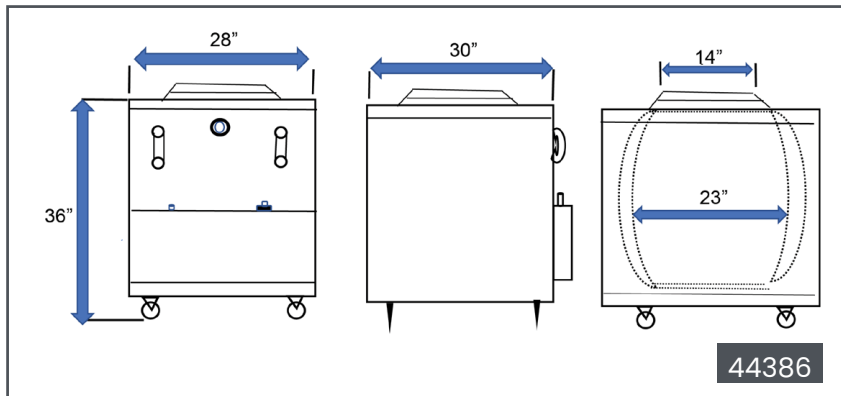

TECHNICAL DRAWINGS

OPTIONAL OVEN ACCESSORIES

Item	Description	Compatible
AJ143	Tawa Plate For 24" x 24" Oven	47338
AJ391	8" Gas Burner For 24" x 24" Oven	47338
AJ936	Copper Pipe For 24" x 24" Oven	47338
AJ937	Copper Pipe For 28" x 30" Oven	44386
AJ938	Copper Pipe For 32" x 32" Oven	44285
AJ939	Copper Pipe For 34" x 34" Oven	44385
AJ390	Lid For 24" x 24" Tandoor Oven	47338
68162	Lid For 32" x 32" Tandoor Oven	44285
68163	Lid For 34" x 34" Tandoor Oven	44385
AJ144	LPG Kit 24" x 24" Tandoor Oven	47338
AJ145	LPG Kit 28" x 30" Tandoor Oven	44386
AJ146	LPG Kit 32" x 32" Tandoor Oven	44285
AJ376	LPG Kit 34" x 34" Tandoor Oven	44385
AI559	2.7" Temperature Probe	44285 44385
AJ139	1.97" Temperature Probe	47338
68123	Additional clay balls (Set of 30)	All models
68124	Additional skewers (Set of 12)	All models
AJ927	Piezo Ignitor Ht Lead 30 750mm	All models
68872	3.5mm Jets/injectors	All models
68873	4.2mm Jets/injectors	All models
AJ392	2.0 Mm Jets/injectors (LPG)	All models
AJ393	2.1 Mm Jets/injectors (LPG)	All models
AJ394	2.2 Mm Jets/injectors (LPG)	All models
AJ395	2.3 Mm Jets/injectors (LPG)	All models
AJ140	Black Knob	All models
AG530	Thermocouple	All models